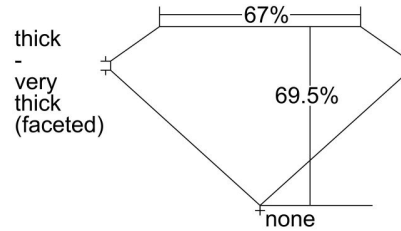

GIA NATURAL DIAMOND GRADING REPORT

February 03, 2023
 GIA Report Number 2225816227
 Shape and Cutting Style Cushion Modified Brilliant
 Measurements 6.89 x 6.52 x 4.53 mm

GRADING RESULTS

Carat Weight 1.70 carat
 Color Grade I
 Clarity Grade SI2

ADDITIONAL GRADING INFORMATION

Polish Excellent
 Symmetry Excellent
 Fluorescence None
 Inscription(s): GIA 2225816227

Comments: Clouds are not shown. Pinpoints are not shown.

PROPORTIONS

Profile not to actual proportions

CLARITY CHARACTERISTICS

KEY TO SYMBOLS*

- Crystal
- Feather
- ◌ Cavity

* Red symbols denote internal characteristics (inclusions). Green or black symbols denote external characteristics (blemishes). Diagram is an approximate representation of the diamond, and symbols shown indicate type, position, and approximate size of clarity characteristics. All clarity characteristics may not be shown. Details of finish are not shown.