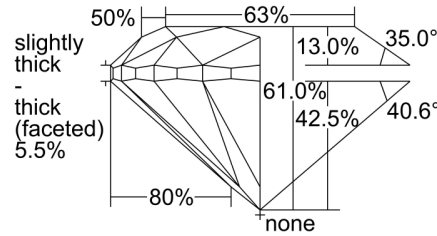

GIA NATURAL DIAMOND GRADING REPORT

February 20, 2020
 GIA Report Number 5356001125
 Shape and Cutting Style Round Brilliant
 Measurements 6.35 - 6.37 x 3.88 mm

GRADING RESULTS

Carat Weight 1.00 carat
 Color Grade F
 Clarity Grade I1
 Cut Grade Very Good

ADDITIONAL GRADING INFORMATION

Polish Very Good
 Symmetry Very Good
 Fluorescence None
Comments: Clouds, pinpoints and surface graining are not shown.

PROPORTIONS

Profile to actual proportions

CLARITY CHARACTERISTICS

KEY TO SYMBOLS*

-  Feather
-  Crystal
-  Cavity
-  Needle

* Red symbols denote internal characteristics (inclusions). Green or black symbols denote external characteristics (blemishes). Diagram is an approximate representation of the diamond, and symbols shown indicate type, position, and approximate size of clarity characteristics. All clarity characteristics may not be shown. Details of finish are not shown.