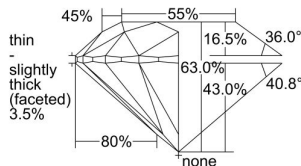

GIA®

FACSIMILE

GIA REPORT 6227171884

Verify this report at GIA.edu

GIA NATURAL DIAMOND DOSSIER®

December 06, 2021
GIA Report Number 6227171884
Shape and Cutting Style ..... Round Brilliant
Measurements ..... 6.11 - 6.16 x 3.87 mm

GRADING RESULTS

Carat Weight ..... 0.90 carat
Color Grade ..... J
Clarity Grade VVS1
Cut Grade ..... Excellent

ADDITIONAL GRADING INFORMATION

Polish ..... Excellent
Symmetry ..... Excellent
Fluorescence ..... Faint
Clarity Characteristics..... Pinpoint, Internal Graining
Inscription(s): GIA 6227171884

PROPORTIONS

Profile to actual proportions