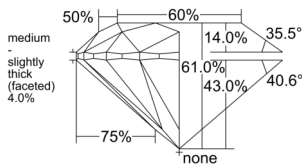

GIA®

FACSIMILE

GIA REPORT 3515552798

Verify this report at GIA.edu

GIA NATURAL DIAMOND DOSSIER®

March 11, 2025
GIA Report Number 3515552798
Shape and Cutting Style ..... Round Brilliant
Measurements ..... 5.94 - 5.96 x 3.63 mm

GRADING RESULTS

Carat Weight ..... 0.80 carat
Color Grade ..... D
Clarity Grade VS1
Cut Grade ..... Excellent

ADDITIONAL GRADING INFORMATION

Polish ..... Excellent
Symmetry ..... Excellent
Fluorescence ..... None
Clarity Characteristics..... Crystal, Feather, Pinpoint
Inspection(s): GIA 3515552798

PROPORTIONS

Profile to actual proportions

GRADING SCALES

GIA COLOR SCALE

COLORLESS	D
	E
	F
	G
	H
	I
	J
NEAR COLORLESS	K
	L
Faint	M
	N
	O
	P
	Q
	R
	S
	T
	U
	V
	W
	X
	Y
Light	Z

GIA CLARITY SCALE

FLAWLESS	INTERNAL FLAWLESS		
		EXCELLENT	
VERY VERY SLIGHTLY INCLUDED	VVS₁	VERY GOOD	
VERY SLIGHTLY INCLUDED	VVS₂		
SLIGHTLY INCLUDED	VS₁	GOOD	
	VS₂		
INCLUDED	SI₁	FAIR	
	SI₂		
	I₁		
I₂	I₃	POOR