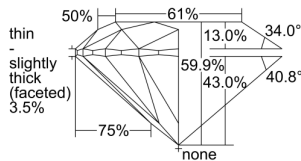

GIA®

FACSIMILE

GIA REPORT 6355405084

Verify this report at GIA.edu

GIA NATURAL DIAMOND DOSSIER®

June 26, 2020
GIA Report Number 6355405084
Shape and Cutting Style ..... Round Brilliant
Measurements ..... 6.30 - 6.34 x 3.79 mm

GRADING RESULTS

Carat Weight ..... 0.93 carat
Color Grade ..... D
Clarity Grade S11
Cut Grade ..... Excellent

ADDITIONAL GRADING INFORMATION

Polish ..... Excellent
Symmetry ..... Excellent
Fluorescence ..... Medium Blue
Clarity Characteristics ..... Crystal, Feather
Inscription(s): GIA 6355405084

PROPORTIONS

Profile to actual proportions

GRADING SCALES

GIA COLOR SCALE	GIA CLARITY SCALE	GIA CUT SCALE	
D	FLAWLESS	EXCELLENT	
E	INTERNALLY FLAWLESS		
F		VVS₁	VERY GOOD
G	VVS₂		
H	VS₁	GOOD	
I	VS₂		
J	S1₁	FAIR	
K	S1₂		
L	I₁	POOR	
M	I₂		
N	I₃		
O			
P			
Q			
R			
S			
T			
U			
V			
W			
X			
Y			
Z