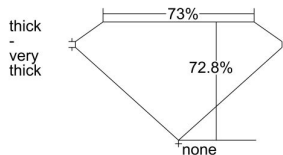

GIA®

FACSIMILE

GIA REPORT 6351382236

Verify this report at GIA.edu

GIA NATURAL DIAMOND DOSSIER®

June 16, 2020
GIA Report Number 6351382236
Shape and Cutting Style ..... Square Modified Brilliant
Measurements ..... 5.21 x 5.16 x 3.75 mm

GRADING RESULTS

Carat Weight ..... 0.90 carat
Color Grade ..... F
Clarity Grade VS2

ADDITIONAL GRADING INFORMATION

Polish ..... Excellent
Symmetry ..... Very Good
Fluorescence ..... None
Clarity Characteristics..... Crystal, Cloud, Feather
Inscription(s): GIA 6351382236

PROPORTIONS

Profile not to actual proportions

GRADING SCALES

GIA COLOR SCALE		GIA CLARITY SCALE			
COLORLESS	D	VERY VERY SLIGHTLY INCLUDED	FLAWLESS		
	E		INTERNALLY FLAWLESS		
	F	VERY SLIGHTLY INCLUDED	VVS₁		
	G		VVS₂		
	H		VS₁		
	NEAR COLORLESS	I	SLIGHTLY INCLUDED	VS₂	
		J		SI₁	
		FAINT	K	INCLUDED	SI₂
			L		I₁
			M		I₂
VERT LIGHT	N	INCLUDED	I₃		
	O				
	P				
	Q				
	R				
LIGHT	S				
	T				
	U				
	V				
	W				
X					
Y					
Z