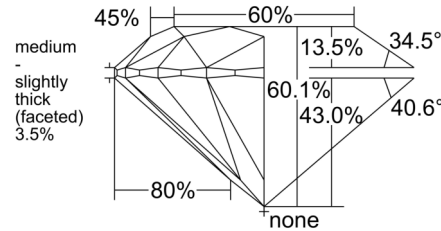

GIA REPORT
*****38600

Verify this report at GIA.edu

FACSIMILE

This is a digital representation of the original GIA Report. This representation might not be accepted in lieu of the original GIA Report in certain circumstances. The original GIA Report includes certain security features which are not reproducible on this facsimile.

GIA NATURAL DIAMOND GRADING REPORT

March 28, 2025
GIA Report Number *****38600
Shape and Cutting Style Round Brilliant
Measurements 7.81 - 7.86 x 4.71 mm

GRADING RESULTS

Carat Weight 1.80 carat
Color Grade G
Clarity Grade VVS1
Cut Grade Excellent

ADDITIONAL GRADING INFORMATION

Polish Excellent
Symmetry Excellent
Fluorescence None
Inscription(s): GIA *****38600
Comments: Additional pinpoints are not shown.

PROPORTIONS

Profile to actual proportions