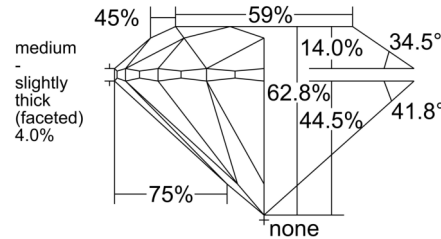

GIA NATURAL DIAMOND GRADING REPORT

October 31, 2025  
 GIA Report Number ..... 1538855512  
 Shape and Cutting Style ..... Round Brilliant  
 Measurements ..... 6.73 - 6.78 x 4.24 mm

GRADING RESULTS

Carat Weight ..... 1.20 carat  
 Color Grade ..... H  
 Clarity Grade ..... SI1  
 Cut Grade ..... Excellent

PROPORTIONS

Profile to actual proportions

CLARITY CHARACTERISTICS

KEY TO SYMBOLS\*

- Crystal
- ◡ Indented Natural
- ∩ Feather
- ∧ Natural
- ⊙ Cloud
- ∖ Needle

\* Red symbols denote internal characteristics (inclusions). Green or black symbols denote external characteristics (blemishes). Diagram is an approximate representation of the diamond, and symbols shown indicate type, position, and approximate size of clarity characteristics. All clarity characteristics may not be shown. Details of finish are not shown.