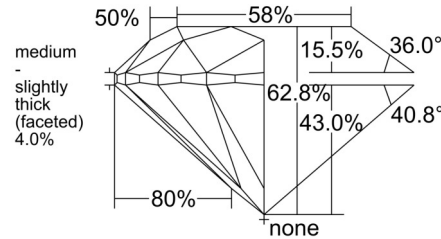

GIA NATURAL DIAMOND GRADING REPORT

April 10, 2025
 GIA Report Number *****9031
 Shape and Cutting Style Round Brilliant
 Measurements 6.29 - 6.37 x 3.98 mm

GRADING RESULTS

Carat Weight 1.00 carat
 Color Grade E
 Clarity Grade SI1
 Cut Grade Excellent

ADDITIONAL GRADING INFORMATION

Polish Excellent
 Symmetry Very Good
 Fluorescence None
 Inscription(s): GIA *****9031
 Comments: Internal graining is not shown.

PROPORTIONS

Profile to actual proportions

CLARITY CHARACTERISTICS

KEY TO SYMBOLS*

- Crystal
- ~ Feather
- △ Natural

* Red symbols denote internal characteristics (inclusions). Green or black symbols denote external characteristics (blemishes). Diagram is an approximate representation of the diamond, and symbols shown indicate type, position, and approximate size of clarity characteristics. All clarity characteristics may not be shown. Details of finish are not shown.