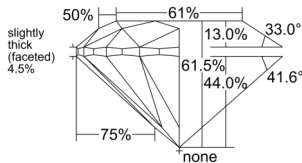

GIA®

FACSIMILE

GIA NATURAL DIAMOND DOSSIER®

January 16, 2026
GIA Report Number 7546443214
Shape and Cutting Style ..... Round Brilliant
Measurements ..... 6.28 - 6.33 x 3.88 mm

GRADING RESULTS

Carat Weight ..... 0.96 carat
Color Grade I
Clarity Grade VS1
Cut Grade ..... Excellent

ADDITIONAL GRADING INFORMATION

Polish ..... Excellent
Symmetry ..... Excellent
Fluorescence ..... None
Clarity Characteristics ..... Cloud, Pinpoint
Inscription(s): GIA 7546443214

GIA REPORT 7546443214

Verify this report at gia.edu

PROPORTIONS

Profile to actual proportions