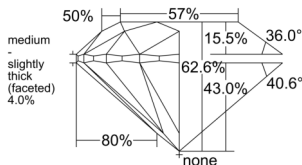

GIA®

FACSIMILE

GIA REPORT

1548460704

Verify this report at GIA.edu

GIA NATURAL DIAMOND DOSSIER®

January 19, 2026
GIA Report Number 1548460704
Shape and Cutting Style ..... Round Brilliant
Measurements ..... 6.22 - 6.27 x 3.91 mm

GRADING RESULTS

Carat Weight ..... 0.96 carat
Color Grade I
Clarity Grade VS1
Cut Grade ..... Excellent

ADDITIONAL GRADING INFORMATION

Polish ..... Excellent
Symmetry ..... Excellent
Fluorescence ..... None
Clarity Characteristics ..... Cloud
Inscription(s): GIA 1548460704

PROPORTIONS

Profile to actual proportions

GRADING SCALES

GIA COLOR SCALE

COLOREDNESS	D
	E
	F
	G
	H
	I
	J
NEAR COLORLESS	K
	L
FAIN	M
	N
	O
	P
VERY LIGHT	Q
	R
	S
	T
	U
	V
LIGHT	W
	X
	Y
	Z

GIA CLARITY SCALE

FLAWLESS	VERY VERY SLIGHTLY INCLUDED	VS₁	VS₂	VS₁	VS₂	SL₁	SL₂	I₁	I₂	I₃	
											INTERNALLY FLAWLESS

GIA CUT SCALE

EXCELLENT
VERY GOOD
GOOD
FAIR
POOR