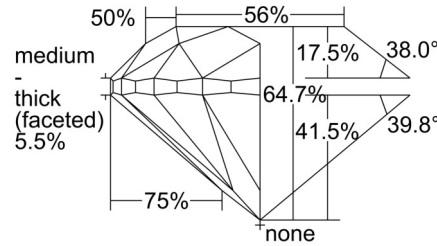

GIA NATURAL DIAMOND GRADING REPORT

September 30, 2024  
 GIA Report Number ..... 7503507760  
 Shape and Cutting Style ..... Round Brilliant  
 Measurements ..... 6.12 - 6.22 x 3.99 mm

GRADING RESULTS

Carat Weight ..... 1.00 carat  
 Color Grade ..... F  
 Clarity Grade ..... SI1  
 Cut Grade ..... Very Good

PROPORTIONS

Profile to actual proportions

CLARITY CHARACTERISTICS

KEY TO SYMBOLS\*

- Twinning Wisp
- Crystal
- Feather
- Indented Natural
- Needle
- Natural

\* Red symbols denote internal characteristics (inclusions). Green or black symbols denote external characteristics (blemishes). Diagram is an approximate representation of the diamond, and symbols shown indicate type, position, and approximate size of clarity characteristics. All clarity characteristics may not be shown. Details of finish are not shown.