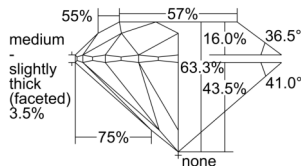

GIA®

FACSIMILE

GIA REPORT 7506591526

Verify this report at GIA.edu

GIA NATURAL DIAMOND DOSSIER®

October 08, 2024
GIA Report Number 7506591526
Shape and Cutting Style ..... Round Brilliant
Measurements ..... 6.07 - 6.13 x 3.86 mm

GRADING RESULTS

Carat Weight ..... 0.90 carat
Color Grade ..... E
Clarity Grade VS1
Cut Grade ..... Excellent

ADDITIONAL GRADING INFORMATION

Polish ..... Excellent
Symmetry ..... Excellent
Fluorescence ..... Strong Blue
Clarity Characteristics..... Crystal, Indented Natural, Needle,
Pinpoint

Inscription(s): GIA 7506591526

PROPORTIONS

Profile to actual proportions

GRADING SCALES

GIA COLOR SCALE

COLOURESS	D
	E
	F
	G
	H
	I
	J
NEAR COLOURESS	K
	L
FAIN	M
	N
	O
	P
VERY LIGHT	Q
	R
	S
	T
	U
	V
	W
	X
	Y
LIGHT	Z

GIA CLARITY SCALE

VERY VERY SLIGHTLY INCLUDED	FLAWLESS
	INTERNALLY FLAWLESS
VERY SLIGHTLY INCLUDED	VVS₁
	VVS₂
SLIGHTLY INCLUDED	VS₁
	VS₂
INCLUDED	SI₁
	SI₂
	I₁
	I₂
	I₃

GIA CUT SCALE

EXCELLENT
VERY GOOD
GOOD
FAIR
POOR