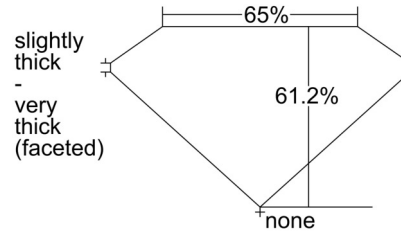

GIA NATURAL DIAMOND GRADING REPORT

December 05, 2024
 GIA Report Number 7506946888
 Shape and Cutting Style Oval Brilliant
 Measurements 9.08 x 6.43 x 3.93 mm

GRADING RESULTS

Carat Weight 1.50 carat
 Color Grade G
 Clarity Grade I1

ADDITIONAL GRADING INFORMATION

Polish Excellent
 Symmetry Very Good
 Fluorescence Faint

Inscription(s): GIA 7506946888

Comments: Clouds are not shown. Pinpoints are not shown.

PROPORTIONS

Profile not to actual proportions

CLARITY CHARACTERISTICS

KEY TO SYMBOLS*

- Feather
- Crystal
- Cavity

* Red symbols denote internal characteristics (inclusions). Green or black symbols denote external characteristics (blemishes). Diagram is an approximate representation of the diamond, and symbols shown indicate type, position, and approximate size of clarity characteristics. All clarity characteristics may not be shown. Details of finish are not shown.