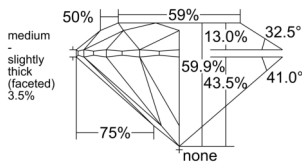

GIA®

FACSIMILE

GIA REPORT 7521585865

Verify this report at GIA.edu

GIA NATURAL DIAMOND DOSSIER®

June 24, 2025
GIA Report Number 7521585865
Shape and Cutting Style ..... Round Brilliant
Measurements ..... 5.47 - 5.50 x 3.29 mm

GRADING RESULTS

Carat Weight ..... 0.61 carat
Color Grade ..... E
Clarity Grade ..... Internally Flawless
Cut Grade ..... Excellent

ADDITIONAL GRADING INFORMATION

Polish ..... Excellent
Symmetry ..... Excellent
Fluorescence ..... Medium Blue
Clarity Characteristics..... Minor Details of Polish
Inspection(s): GIA 7521585865

PROPORTIONS

Profile to actual proportions

GRADING SCALES

GIA COLOR SCALE	GIA CLARITY SCALE	GIA CUT SCALE
COLOURESS	FLAWLESS	EXCELLENT
D	INTERNALLY FLAWLESS	
E	VVS₁	VERY GOOD
F		
G	VVS₂	
H	VS₁	GOOD
I		
J	VS₂	
K	SI₁	FAIR
L		
M	SI₂	
N	I₁	POOR
O		
P	I₂	
Q	I₃	
R		
S		
T		
U		
V		
W		
X		
Y		
Z