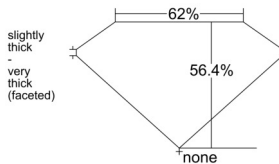

GIA®

FACSIMILE

GIA REPORT 6522758214

Verify this report at GIA.edu

GIA NATURAL DIAMOND DOSSIER®

July 10, 2025
GIA Report Number 6522758214
Shape and Cutting Style ..... Pear Brilliant
Measurements ..... 6.09 x 3.78 x 2.13 mm

GRADING RESULTS

Carat Weight ..... 0.30 carat
Color Grade ..... D
Clarity Grade VS1

ADDITIONAL GRADING INFORMATION

Polish ..... Very Good
Symmetry ..... Very Good
Fluorescence ..... Medium Blue
Clarity Characteristics..... Indented Natural, Pinpoint
Inscription(s): GIA 6522758214

PROPORTIONS

Profile not to actual proportions

GRADING SCALES

GIA COLOR SCALE		GIA CLARITY SCALE			
COLORLESS	D	VERY VERY SLIGHTLY INCLUDED	FLAWLESS		
	E		INTERNALLY FLAWLESS		
	F	VERY SLIGHTLY INCLUDED	VS₁		
	G		VS₂		
	H		VS₁		
	NEAR COLORLESS	I	SLIGHTLY INCLUDED	SI₁	
		J		SI₂	
		FAINT	K	INCLUDED	I₁
			L		I₂
			M		I₃
VERT LIGHT	N		LIGHT		
	O				
	P				
	Q				
	R