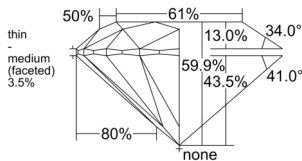

GIA®

FACSIMILE

GIA REPORT 7516076936

Verify this report at GIA.edu

GIA NATURAL DIAMOND DOSSIER®

December 27, 2024
GIA Report Number 7516076936
Shape and Cutting Style ..... Round Brilliant
Measurements ..... 4.52 - 4.54 x 2.71 mm

GRADING RESULTS

Carat Weight ..... 0.34 carat
Color Grade I
Clarity Grade VVS2
Cut Grade ..... Excellent

ADDITIONAL GRADING INFORMATION

Polish ..... Excellent
Symmetry ..... Very Good
Fluorescence ..... Medium Blue
Clarity Characteristics ..... Pinpoint
Inscription(s): GIA 7516076936

PROPORTIONS

Profile to actual proportions

GRADING SCALES

GIA COLOR SCALE	GIA CLARITY SCALE	GIA CUT SCALE
COLORESS	FLAWLESS	EXCELLENT
D	INTERNALLY FLAWLESS	
E	VVS₁	VERY GOOD
F		
G	VVS₂	
H	VS₁	GOOD
I		
J	VS₂	
K	SI₁	FAIR
L		
M	SI₂	
N	I₁	POOR
O		
P	I₂	
Q	I₃	
R		
S		
T		
U		
V		
W		
X		
Y		
Z