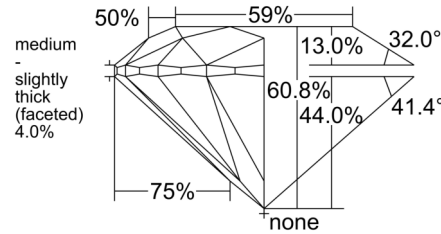

GIA REPORT
7523715031

Verify this report at GIA.edu

FACSIMILE

This is a digital representation of the original GIA Report. This representation might not be accepted in lieu of the original GIA Report in certain circumstances. The original GIA Report includes certain security features which are not reproducible on this facsimile.

GIA NATURAL DIAMOND GRADING REPORT

July 08, 2025
GIA Report Number 7523715031
Shape and Cutting Style ..... Round Brilliant
Measurements ..... 7.28 - 7.31 x 4.44 mm

GRADING RESULTS

Carat Weight ..... 1.44 carat
Color Grade ..... D
Clarity Grade ..... Flawless
Cut Grade ..... Excellent

ADDITIONAL GRADING INFORMATION

Polish ..... Excellent
Symmetry ..... Excellent
Fluorescence ..... Faint
Inscription(s): GIA 7523715031

PROPORTIONS

Profile to actual proportions