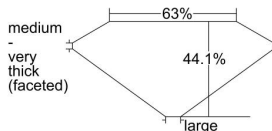

GIA®

FACSIMILE

GIA REPORT

1156867776

Verify this report at gia.edu

GIA DIAMOND DOSSIER®

January 14, 2014
GIA Report Number 1156867776
Shape and Cutting Style ..... Heart Brilliant
Measurements ..... 5.72 x 6.62 x 2.92 mm

GRADING RESULTS

Carat Weight ..... 0.66 carat
Color Grade I
Clarity Grade SI2

ADDITIONAL GRADING INFORMATION

Polish ..... Good
Symmetry ..... Good
Fluorescence ..... Strong Blue
Clarity Characteristics ..... Crystal, Feather
Inscription(s): GIA 1156867776

PROPORTIONS

Profile not to actual proportions

GRADING SCALES

GIA COLOR SCALE		GIA CLARITY SCALE			
COLORLESS	D	VERY VERY SLIGHTLY INCLUDED	FLAWLESS		
	E		INTERNALLY FLAWLESS		
	F	VERY SLIGHTLY INCLUDED	VVS₁		
	G		VVS₂		
	H		VS₁		
	NEAR COLORLESS	I	SLIGHTLY INCLUDED	VS₂	
		J		SI₁	
		FAINT	K	INCLUDED	SI₂
			L		I₁
			M		I₂
VERY LIGHT	N	LIGHT	I₃		
	O				
	P				
	Q				
	R