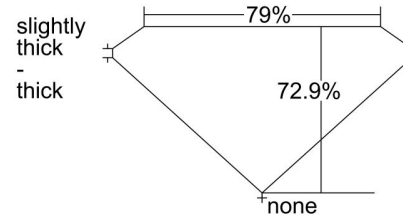

GIA DIAMOND GRADING REPORT

May 22, 2015
GIA Report Number 2175175744
Shape and Cutting Style ..... Cut-Cornered Rectangular
Modified Brilliant
Measurements ..... 6.04 x 5.44 x 3.96 mm

GRADING RESULTS

Carat Weight ..... 1.01 carat
Color Grade ..... D
Clarity Grade SI1

ADDITIONAL GRADING INFORMATION

Polish ..... Good
Symmetry ..... Fair
Fluorescence ..... Medium Blue

Comments: Additional pinpoints are not shown.
Additional extra facets are not shown.

PROPORTIONS

Profile not to actual proportions