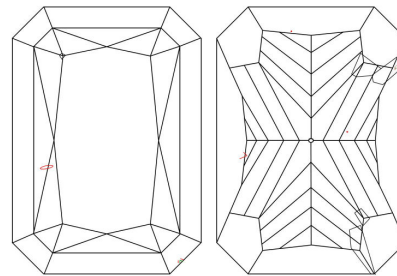

CLARITY CHARACTERISTICS

KEY TO SYMBOLS*

- Crystal   ^ Extra Facet
- ~ Feather
- ∧ Indented Natural
- Pinpoint

* Red symbols denote internal characteristics (inclusions). Green or black symbols denote external characteristics (blemishes). Diagram is an approximate representation of the diamond, and symbols shown indicate type, position, and approximate size of clarity characteristics. All clarity characteristics may not be shown. Details of finish are not shown.

GRADING SCALES

GIA COLOR SCALE

COLORLESS	D
	E
	F
NEAR COLORLESS	G
	H
	I
FAINT	J
	K
	L
VERY LIGHT	M
	N
	O
LIGHT	P
	Q
	R
	S
	T
	U
	V
W	
X	
Y	
Z	

GIA CLARITY SCALE

reportcheck.gia.edu

The results documented in this report refer only to the diamond described, and were obtained using the techniques and equipment used by GIA at the time of examination. This report is not a guarantee or valuation. For additional information and important limitations and disclaimers, please see www.gia.edu/terms or call +1 800 421 7250 or +1 760 603 4500. ©2014 Gemological Institute of America, Inc.

THE SECURITY FEATURES IN THIS DOCUMENT, INCLUDING THE HOLOGRAM, SECURITY SCREEN AND MICROPRINT LINES, IN ADDITION TO THOSE NOT LISTED, EXCEED DOCUMENT SECURITY INDUSTRY GUIDELINES.