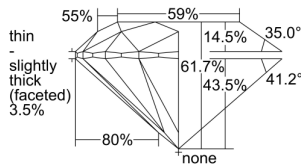

GIA®

FACSIMILE

GIA REPORT 2186794744

Verify this report at gia.edu

GIA DIAMOND DOSSIER®

December 01, 2014
GIA Report Number 2186794744
Shape and Cutting Style ..... Round Brilliant
Measurements ..... 4.71 - 4.75 x 2.92 mm

GRADING RESULTS

Carat Weight ..... 0.40 carat
Color Grade ..... H
Clarity Grade SI2
Cut Grade ..... Excellent

ADDITIONAL GRADING INFORMATION

Polish ..... Very Good
Symmetry ..... Excellent
Fluorescence ..... Medium Blue
Clarity Characteristics ..... Feather
Inscription(s): GIA 2186794744

PROPORTIONS

Profile to actual proportions

GRADING SCALES

GIA COLOR SCALE

COLORED	D
	E
	F
	G
	H
	I
	J
NEAR COLORLESS	K
	L
Faint	M
	N
	O
	P
	Q
	R
	S
	T
	U
	V
	W
	X
	Y
Light	Z

GIA CLARITY SCALE

FLAWLESS	VERY VERY SLIGHTLY INCLUDED	VVS₁	
			VVS₂
INTERNALLY FLAWLESS	VERY SLIGHTLY INCLUDED	VS₁	
		VS₂	
SLIGHTLY INCLUDED	SLIGHTLY INCLUDED	SI₁	
		SI₂	
INCLUDED	INCLUDED	I₁	
		I₂	
		I₃	

GIA CUT SCALE

EXCELLENT	VERY GOOD	GOOD	FAIR	POOR