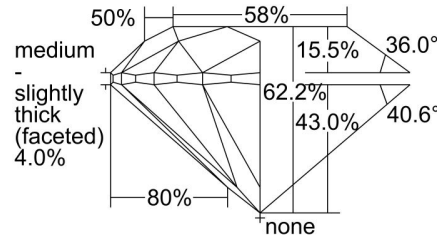

GIA NATURAL DIAMOND GRADING REPORT

December 27, 2022  
 GIA Report Number ..... 2225766939  
 Shape and Cutting Style ..... Round Brilliant  
 Measurements ..... 7.32 - 7.37 x 4.57 mm

GRADING RESULTS

Carat Weight ..... 1.53 carat  
 Color Grade ..... K  
 Clarity Grade ..... SI1  
 Cut Grade ..... Excellent

Profile to actual proportions

CLARITY CHARACTERISTICS

KEY TO SYMBOLS\*

- Crystal
- ~ Feather

\* Red symbols denote internal characteristics (inclusions). Green or black symbols denote external characteristics (blemishes). Diagram is an approximate representation of the diamond, and symbols shown indicate type, position, and approximate size of clarity characteristics. All clarity characteristics may not be shown. Details of finish are not shown.