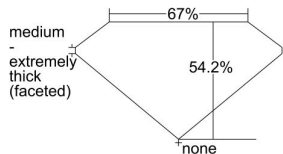

GIA®

FACSIMILE

GIA REPORT 1172767988

Verify this report at gia.edu

GIA DIAMOND DOSSIER®

July 28, 2016
GIA Report Number 1172767988
Shape and Cutting Style ..... Heart Brilliant
Measurements ..... 4.40 x 4.91 x 2.66 mm

GRADING RESULTS

Carat Weight ..... 0.34 carat
Color Grade ..... J
Clarity Grade S11

ADDITIONAL GRADING INFORMATION

Polish ..... Good
Symmetry ..... Fair
Fluorescence ..... Faint
Clarity Characteristics ..... Crystal, Cloud
Inscription(s): GIA 1172767988

PROPORTIONS

Profile not to actual proportions

GRADING SCALES

GIA COLOR SCALE		GIA CLARITY SCALE			
COLORLESS	D	VERY VERY SLIGHTLY INCLUDED	FLAWLESS		
	E		INTERNALLY FLAWLESS		
	F	VERY SLIGHTLY INCLUDED	VVS₁		
	G		VVS₂		
	H		VS₁		
	NEAR COLORLESS	I	SLIGHTLY INCLUDED	VS₂	
		J		S1₁	
		FAINT	K	INCLUDED	S1₂
			L		I₁
			M		I₂
VERT LIGHT	N	LIGHT	I₃		
	O				
	P				
	Q				
	R