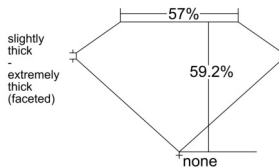

GIA®

FACSIMILE

GIA REPORT 7546900247

Verify this report at GIA.edu

GIA NATURAL DIAMOND DOSSIER®

March 27, 2026
GIA Report Number **7546900247**
Shape and Cutting Style ..... **Heart Brilliant**
Measurements ..... **5.33 x 6.09 x 3.61 mm**

GRADING RESULTS

Carat Weight ..... **0.71 carat**
Color Grade ..... **G**
Clarity Grade **S11**

ADDITIONAL GRADING INFORMATION

Polish ..... **Excellent**
Symmetry ..... **Excellent**
Fluorescence ..... **Strong Blue**
Clarity Characteristics ..... **Crystal**
Inscription(s): **GIA 7546900247**

PROPORTIONS

Profile not to actual proportions

GRADING SCALES

GIA COLOR SCALE		GIA CLARITY SCALE				
COLORLESS	D	VERY VERY SLIGHTLY INCLUDED	FLAWLESS			
	E		INTERNALLY FLAWLESS			
	F		VVS₁			
	NEAR COLORLESS	G	VERY SLIGHTLY INCLUDED	VVS₂		
		H		VS₁		
		FAINT	I	SLIGHTLY INCLUDED	VS₂	
			J		S1₁	
			LIGHT	K	INCLUDED	S1₂
	L	I₁				
	M	I₂				
N	NOT GRADED	I₃				
O						
P						
Q						
R						
S						
T						
U						
V						
W						
X						
Y						
Z