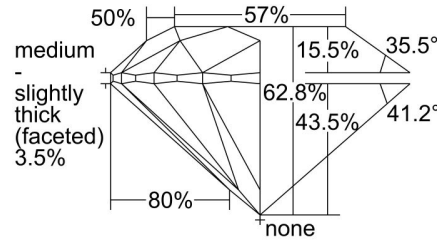

GIA REPORT
2225593378

Verify this report at GIA.edu

FACSIMILE

This is a digital representation of the original GIA Report. This representation might not be accepted in lieu of the original GIA Report in certain circumstances. The original GIA Report includes certain security features which are not reproducible on this facsimile.

GIA NATURAL DIAMOND GRADING REPORT

November 04, 2022
GIA Report Number 2225593378
Shape and Cutting Style ..... Round Brilliant
Measurements ..... 5.72 - 5.75 x 3.60 mm

GRADING RESULTS

Carat Weight ..... 0.73 carat
Color Grade ..... D
Clarity Grade ..... Flawless
Cut Grade ..... Excellent

ADDITIONAL GRADING INFORMATION

Polish ..... Excellent
Symmetry ..... Excellent
Fluorescence ..... None
Inscription(s): GIA 2225593378

PROPORTIONS

Profile to actual proportions