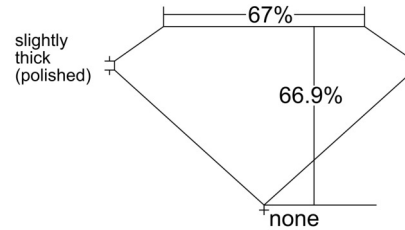

GIA NATURAL DIAMOND GRADING REPORT

September 27, 2025

GIA Report Number 7536552269

Shape and Cutting Style Emerald Cut

Measurements 9.00 x 6.38 x 4.27 mm

GRADING RESULTS

Carat Weight 2.50 carat

Color Grade D

Profile not to actual proportions

CLARITY CHARACTERISTICS

KEY TO SYMBOLS*

- Crystal
- ~ Feather
- \\ Needle

* Red symbols denote internal characteristics (inclusions). Green or black symbols denote external characteristics (blemishes). Diagram is an approximate representation of the diamond, and symbols shown indicate type, position, and approximate size of clarity characteristics. All clarity characteristics may not be shown. Details of finish are not shown.