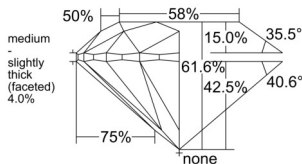

GIA®

FACSIMILE

GIA REPORT 2524205683

Verify this report at GIA.edu

GIA NATURAL DIAMOND DOSSIER®

May 20, 2025
GIA Report Number 2524205683
Shape and Cutting Style ..... Round Brilliant
Measurements ..... 4.69 - 4.72 x 2.90 mm

GRADING RESULTS

Carat Weight ..... 0.40 carat
Color Grade ..... D
Clarity Grade VS2
Cut Grade ..... Excellent

ADDITIONAL GRADING INFORMATION

Polish ..... Excellent
Symmetry ..... Excellent
Fluorescence ..... Faint
Clarity Characteristics ..... Needle
Inscription(s): GIA 2524205683

PROPORTIONS

GRADING SCALES

GIA COLOR SCALE	GIA CLARITY SCALE	GIA CUT SCALE	
D	FLAWLESS	EXCELLENT	
E	INTERNALLY FLAWLESS		
F		VVS₁	VERY GOOD
G	VVS₂		
H	VS₁	GOOD	
I	VS₂		
J	SI₁	FAIR	
K	SI₂		
L	I₁	POOR	
M	I₂		
N	I₃		
O			
P			
Q			
R			
S			
T			
U			
V			
W			
X			
Y			
Z