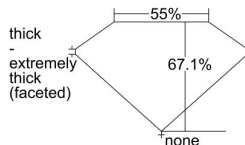

GIA®

FACSIMILE

GIA REPORT 6402168607

Verify this report at GIA.edu

GIA NATURAL DIAMOND DOSSIER®

August 28, 2021
GIA Report Number **6402168607**
Shape and Cutting Style ..... **Oval Brilliant**
Measurements ..... **5.72 x 4.43 x 2.97 mm**

GRADING RESULTS

Carat Weight ..... **0.50 carat**
Color Grade ..... **F**
Clarity Grade **VS1**

ADDITIONAL GRADING INFORMATION

Polish ..... **Very Good**
Symmetry ..... **Good**
Fluorescence ..... **None**
Clarity Characteristics ..... **Crystal, Cloud**
Inscription(s): **GIA 6402168607**

PROPORTIONS

Profile not to actual proportions

GRADING SCALES

GIA COLOR SCALE		GIA CLARITY SCALE			
COLORLESS	D	VERY VERY SLIGHTLY INCLUDED	FLAWLESS		
	E		INTERNALLY FLAWLESS		
	F	VERY SLIGHTLY INCLUDED	VS₁		
	G		VS₂		
	H		VS₁		
	NEAR COLORLESS	I	SLIGHTLY INCLUDED	VS₂	
		J		SI₁	
		FAINT	K	INCLUDED	SI₂
			L		I₁
			M		I₂
VERT LIGHT	N	LIGHT	I₃		
	O				
	P				
	Q				
	R				
	S				
	T				
LIGHT	U				
	V				
	W				
	X				
Y					
Z