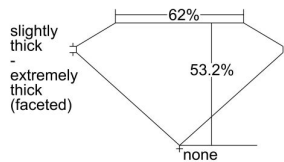

GIA®

FACSIMILE

GIA REPORT 1179028443

Verify this report at gia.edu

GIA DIAMOND DOSSIER®

February 05, 2018
GIA Report Number 1179028443
Shape and Cutting Style ..... Pear Brilliant
Measurements ..... 8.31 x 5.66 x 3.01 mm

GRADING RESULTS

Carat Weight ..... 0.90 carat
Color Grade L
Clarity Grade VS2

ADDITIONAL GRADING INFORMATION

Polish ..... Very Good
Symmetry ..... Good
Fluorescence ..... Faint
Clarity Characteristics ..... Crystal
Inscription(s): GIA 1179028443

PROPORTIONS

Profile not to actual proportions

GRADING SCALES

GIA COLOR SCALE		GIA CLARITY SCALE			
COLORLESS	D	VERY VERY SLIGHTLY INCLUDED	FLAWLESS		
	E		INTERNALLY FLAWLESS		
	F	VERY SLIGHTLY INCLUDED	VVS₁		
	G		VVS₂		
	H		VS₁		
	NEAR COLORLESS	I	SLIGHTLY INCLUDED	VS₂	
		J		SI₁	
		FAINT	K	INCLUDED	SI₂
			L		I₁
			M		I₂
VERY LIGHT			N	INCLUDED	I₃
			O		
			P		
	Q				
LIGHT	R				
	S				
	T				
	U				
	V				
	Z