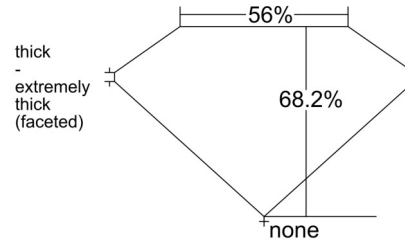

GIA NATURAL DIAMOND GRADING REPORT

June 05, 2025
 GIA Report Number 2526378692
 Shape and Cutting Style Oval Brilliant
 Measurements 7.42 x 5.35 x 3.65 mm

GRADING RESULTS

Carat Weight 1.00 carat
 Color Grade F
 Clarity Grade SI2

ADDITIONAL GRADING INFORMATION

Polish Excellent
 Symmetry Very Good
 Fluorescence None
 Inscription(s): GIA 2526378692

Comments: Clouds are not shown. Pinpoints are not shown.

PROPORTIONS

Profile not to actual proportions

CLARITY CHARACTERISTICS

KEY TO SYMBOLS*

- Crystal
- ~ Feather
- \\ Needle

* Red symbols denote internal characteristics (inclusions). Green or black symbols denote external characteristics (blemishes). Diagram is an approximate representation of the diamond, and symbols shown indicate type, position, and approximate size of clarity characteristics. All clarity characteristics may not be shown. Details of finish are not shown.