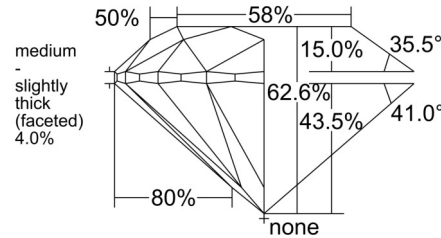

GIA NATURAL DIAMOND GRADING REPORT

May 12, 2025
GIA Report Number 1528115225
Shape and Cutting Style ..... Round Brilliant
Measurements ..... 6.74 - 6.80 x 4.24 mm

GRADING RESULTS

Carat Weight ..... 1.21 carat
Color Grade I
Clarity Grade SI1
Cut Grade ..... Excellent

ADDITIONAL GRADING INFORMATION

Polish ..... Excellent
Symmetry ..... Excellent
Fluorescence ..... Faint
Inscription(s): GIA 1528115225
Comments: Pinpoints are not shown.

PROPORTIONS

Profile to actual proportions