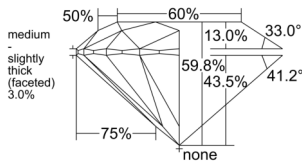

GIA®

FACSIMILE

GIA REPORT 3545276140

Verify this report at GIA.edu

GIA NATURAL DIAMOND DOSSIER®

December 22, 2025
GIA Report Number 3545276140
Shape and Cutting Style ..... Round Brilliant
Measurements ..... 3.72 - 3.74 x 2.23 mm

GRADING RESULTS

Carat Weight ..... 0.18 carat
Color Grade ..... D
Clarity Grade VS2
Cut Grade ..... Excellent

ADDITIONAL GRADING INFORMATION

Polish ..... Excellent
Symmetry ..... Excellent
Fluorescence ..... Faint
Clarity Characteristics ..... Feather
Inscription(s): GIA 3545276140

PROPORTIONS

Profile to actual proportions

GRADING SCALES

GIA COLOR SCALE	GIA CLARITY SCALE	GIA CUT SCALE	
D	FLAWLESS	EXCELLENT	
E	INTERNALLY FLAWLESS		
F		VVS₁	VERY GOOD
G	VVS₂		
H	VS₁	GOOD	
I	VS₂		
J	SI₁	FAIR	
K	SI₂		
L	I₁	POOR	
M	I₂		
N	I₃		
O			
P			
Q			
R			
S			
T			
U			
V			
W			
X			
Y			
Z