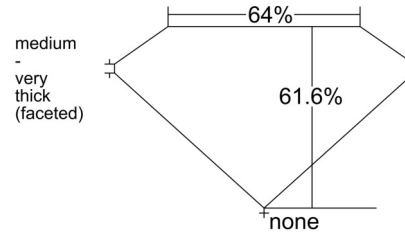

PROPORTIONS

Profile not to actual proportions