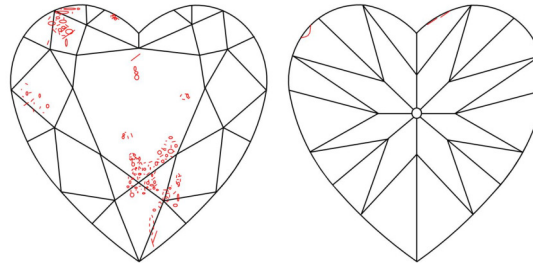

GIA NATURAL DIAMOND GRADING REPORT

July 25, 2025
GIA Report Number 2526909324
Shape and Cutting Style Heart Brilliant
Measurements 7.84 x 9.40 x 5.79 mm

GRADING RESULTS

Carat Weight 2.51 carat
Color Grade H
Clarity Grade SI2

ADDITIONAL GRADING INFORMATION

Polish Excellent
Symmetry Very Good
Fluorescence None
Inscription(s): GIA 2526909324

Comments: Additional clouds are not shown. Pinpoints are not shown.

PROPORTIONS

Profile not to actual proportions

CLARITY CHARACTERISTICS

KEY TO SYMBOLS*

- Crystal
- ⊗ Cloud
- ~ Feather
- \\ Needle

* Red symbols denote internal characteristics (inclusions). Green or black symbols denote external characteristics (blemishes). Diagram is an approximate representation of the diamond, and symbols shown indicate type, position, and approximate size of clarity characteristics. All clarity characteristics may not be shown. Details of finish are not shown.