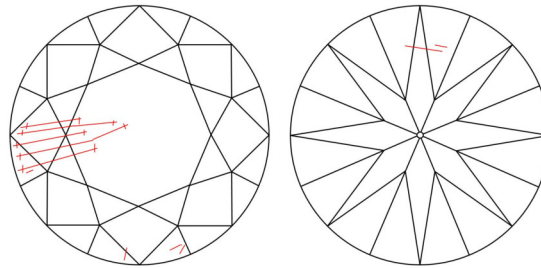

GIA NATURAL DIAMOND GRADING REPORT

April 30, 2026
GIA Report Number 6552151844
Shape and Cutting Style Round Brilliant
Measurements 8.62 - 8.68 x 5.39 mm

GRADING RESULTS

Carat Weight 2.52 carat
Color Grade I
Clarity Grade I1
Cut Grade Excellent

PROPORTIONS

Profile to actual proportions

CLARITY CHARACTERISTICS

KEY TO SYMBOLS*

- Twinning Wisp
- Feather

* Red symbols denote internal characteristics (inclusions). Green or black symbols denote external characteristics (blemishes). Diagram is an approximate representation of the diamond, and symbols shown indicate type, position, and approximate size of clarity characteristics. All clarity characteristics may not be shown. Details of finish are not shown.