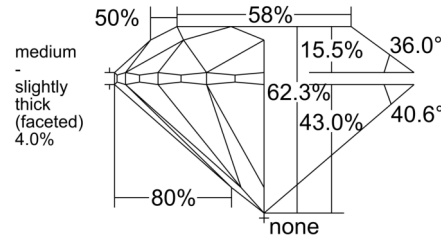

GIA NATURAL DIAMOND GRADING REPORT

April 30, 2026
GIA Report Number 6552151844
Shape and Cutting Style Round Brilliant
Measurements 8.62 - 8.68 x 5.39 mm

GRADING RESULTS

Carat Weight 2.52 carat
Color Grade I
Clarity Grade I1
Cut Grade Excellent

PROPORTIONS

Profile to actual proportions

CLARITY CHARACTERISTICS

KEY TO SYMBOLS*

- Twinning Wisp
- Feather

* Red symbols denote internal characteristics (inclusions). Green or black symbols denote external characteristics (blemishes). Diagram is an approximate representation of the diamond, and symbols shown indicate type, position, and approximate size of clarity characteristics. All clarity characteristics may not be shown. Details of finish are not shown.