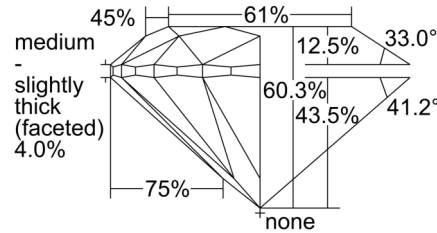

GIA NATURAL DIAMOND GRADING REPORT

August 23, 2024
 GIA Report Number 5231373514
 Shape and Cutting Style Round Brilliant
 Measurements 6.44 - 6.46 x 3.89 mm

GRADING RESULTS

Carat Weight 1.00 carat
 Color Grade J
 Clarity Grade VS2
 Cut Grade Excellent

ADDITIONAL GRADING INFORMATION

Polish Excellent
 Symmetry Excellent
 Fluorescence None
 Inscription(s): GIA 5231373514

PROPORTIONS

Profile to actual proportions

CLARITY CHARACTERISTICS

KEY TO SYMBOLS*

- Feather
- Pinpoint
- Cloud
- Indented Natural

* Red symbols denote internal characteristics (inclusions). Green or black symbols denote external characteristics (blemishes). Diagram is an approximate representation of the diamond, and symbols shown indicate type, position, and approximate size of clarity characteristics. All clarity characteristics may not be shown. Details of finish are not shown.