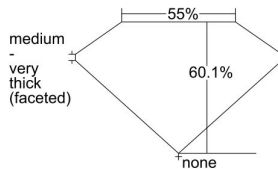

GIA®

FACSIMILE

GIA REPORT 6445855237

Verify this report at GIA.edu

GIA NATURAL DIAMOND DOSSIER®

October 03, 2022
GIA Report Number **6445855237**
Shape and Cutting Style ..... **Heart Brilliant**
Measurements ..... **5.20 x 6.12 x 3.68 mm**

GRADING RESULTS

Carat Weight ..... **0.70 carat**
Color Grade ..... **E**
Clarity Grade **VVS2**

ADDITIONAL GRADING INFORMATION

Polish ..... **Excellent**
Symmetry ..... **Excellent**
Fluorescence ..... **Faint**
Clarity Characteristics..... **Cloud, Pinpoint, Surface Graining**
Inscription(s): **GIA 6445855237**

PROPORTIONS

Profile not to actual proportions

GRADING SCALES

GIA COLOR SCALE		GIA CLARITY SCALE	
COLORLESS	D	VERY VERY SLIGHTLY INCLUDED	FLAWLESS
	E		INTERNALLY FLAWLESS
	F		VVS₁
	G		VVS₂
	H		VS₁
	I		VS₂
	J		SI₁
	K		SI₂
	L		I₁
	M		I₂
NEAR COLORLESS	N	SLIGHTLY INCLUDED	I₃
	O		
	P		
	Q		
FAINT	R	INCLUDED	
	S		
	T		
	U		
VERY LIGHT	V		
	W		
	X		
	Y		
LIGHT	Z