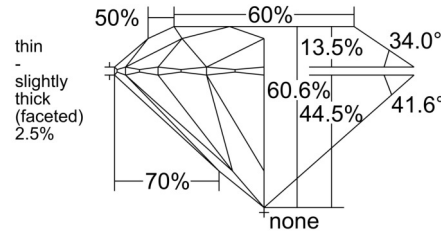

GIA REPORT
6531255756

Verify this report at GIA.edu

FACSIMILE

This is a digital representation of the original GIA Report. This representation might not be accepted in lieu of the original GIA Report in certain circumstances. The original GIA Report includes certain security features which are not reproducible on this facsimile.

GIA NATURAL DIAMOND GRADING REPORT

October 24, 2025
GIA Report Number 6531255756
Shape and Cutting Style ..... Round Brilliant
Measurements ..... 6.98 - 7.03 x 4.25 mm

GRADING RESULTS

Carat Weight ..... 1.26 carat
Color Grade ..... D
Clarity Grade ..... Flawless
Cut Grade ..... Excellent

ADDITIONAL GRADING INFORMATION

Polish ..... Excellent
Symmetry ..... Excellent
Fluorescence ..... Faint
Inscription(s): GIA 6531255756

PROPORTIONS

Profile to actual proportions