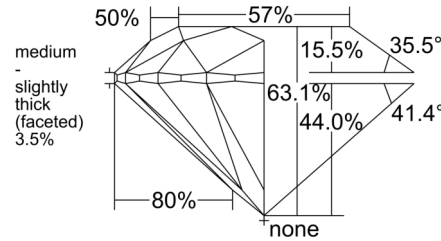

### GRADING RESULTS

Carat Weight ..... 1.50 carat

Color Grade ..... D

Clarity Grade ..... I1

Cut Grade ..... Excellent

### PROPORTIONS

Profile to actual proportions

### CLARITY CHARACTERISTICS