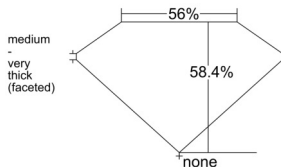

GIA®

FACSIMILE

GIA REPORT 7512018015

Verify this report at GIA.edu

GIA NATURAL DIAMOND DOSSIER®

December 19, 2024
GIA Report Number 7512018015
Shape and Cutting Style ..... Heart Brilliant
Measurements ..... 5.48 x 6.20 x 3.62 mm

GRADING RESULTS

Carat Weight ..... 0.70 carat
Color Grade ..... D
Clarity Grade ..... Internally Flawless

ADDITIONAL GRADING INFORMATION

Polish ..... Excellent
Symmetry ..... Very Good
Fluorescence ..... None
Clarity Characteristics..... Minor Details of Polish
Inscription(s): GIA 7512018015

PROPORTIONS

Profile not to actual proportions

GRADING SCALES

GIA COLOR SCALE		GIA CLARITY SCALE			
COLORLESS	D	VERY VERY SLIGHTLY INCLUDED	FLAWLESS		
	E		INTERNALLY FLAWLESS		
	F	VERY SLIGHTLY INCLUDED	VVS₁		
	G		VVS₂		
	H		VS₁		
	NEAR COLORLESS	I	SLIGHTLY INCLUDED	VS₂	
		J		SI₁	
		FAINT	K	INCLUDED	SI₂
			L		I₁
			M		I₂
VERT LIGHT	N	LIGHT	I₃		
	O				
	P				
	Q				
	R