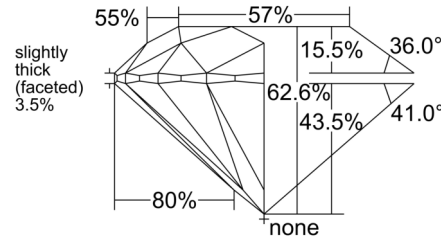

GIA NATURAL DIAMOND GRADING REPORT

April 23, 2026
 GIA Report Number 5172790474
 Shape and Cutting Style Round Brilliant
 Measurements 11.80 - 11.85 x 7.40 mm

GRADING RESULTS

Carat Weight 6.38 carat
 Color Grade I
 Clarity Grade VS1
 Cut Grade Excellent

Profile to actual proportions

CLARITY CHARACTERISTICS

KEY TO SYMBOLS*

- Crystal
- Pinpoint
- ☉ Cloud

* Red symbols denote internal characteristics (inclusions). Green or black symbols denote external characteristics (blemishes). Diagram is an approximate representation of the diamond, and symbols shown indicate type, position, and approximate size of clarity characteristics. All clarity characteristics may not be shown. Details of finish are not shown.