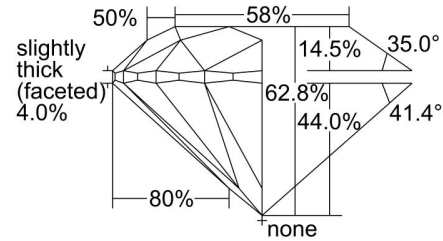

#### GRADING RESULTS

Carat Weight ..... 1.33 carat

Color Grade ..... G

Clarity Grade ..... VS2

Cut Grade ..... Excellent

#### PROPORTIONS

Profile to actual proportions

#### KEY TO SYMBOLS\*

- Crystal
- ∖ Needle
- Pinpoint
- △ Natural

\* Red symbols denote internal characteristics (inclusions). Green or black symbols denote external characteristics (blemishes). Diagram is an approximate representation of the diamond, and symbols shown indicate type, position, and approximate size of clarity characteristics. All clarity characteristics may not be shown. Details of finish are not shown.