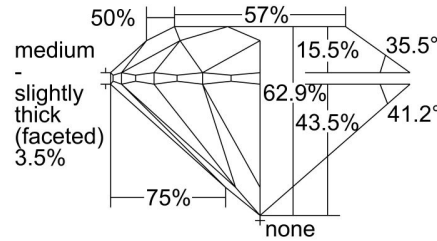

**GIA NATURAL DIAMOND GRADING REPORT**

 September 04, 2018  
 GIA Report Number ..... 2207926313  
 Shape and Cutting Style ..... Round Brilliant  
 Measurements ..... 7.50 - 7.52 x 4.72 mm

**GRADING RESULTS**

 Carat Weight ..... 1.64 carat  
 Color Grade ..... D  
 Clarity Grade ..... VS1  
 Cut Grade ..... Excellent

**ADDITIONAL GRADING INFORMATION**

 Polish ..... Excellent  
 Symmetry ..... Excellent  
 Fluorescence ..... None  
 Inscription(s): GIA 2207926313  
**Comments:** Additional pinpoints are not shown.

**PROPORTIONS**

Profile to actual proportions

**CLARITY CHARACTERISTICS**

**KEY TO SYMBOLS\***

- Crystal
- Pinpoint
- ◡ Indented Natural

\* Red symbols denote internal characteristics (inclusions). Green or black symbols denote external characteristics (blemishes). Diagram is an approximate representation of the diamond, and symbols shown indicate type, position, and approximate size of clarity characteristics. All clarity characteristics may not be shown. Details of finish are not shown.