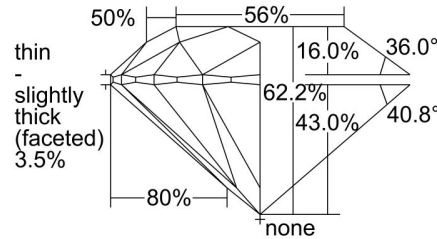

GIA NATURAL DIAMOND GRADING REPORT

February 19, 2023
 GIA Report Number 2456842494
 Shape and Cutting Style Round Brilliant
 Measurements 7.62 - 7.65 x 4.75 mm

GRADING RESULTS

Carat Weight 1.71 carat
 Color Grade F
 Clarity Grade SI1
 Cut Grade Excellent

ADDITIONAL GRADING INFORMATION

Polish Excellent
 Symmetry Excellent
 Fluorescence None
 Inscription(s): GIA 2456842494

Comments: Additional clouds are not shown. Pinpoints are not shown.

PROPORTIONS

Profile to actual proportions

CLARITY CHARACTERISTICS

KEY TO SYMBOLS*

- Crystal
- △ Natural
- ~ Feather
- ⊙ Cloud
- ∖ Needle

* Red symbols denote internal characteristics (inclusions). Green or black symbols denote external characteristics (blemishes). Diagram is an approximate representation of the diamond, and symbols shown indicate type, position, and approximate size of clarity characteristics. All clarity characteristics may not be shown. Details of finish are not shown.