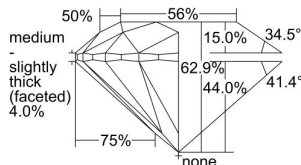

GIA®

FACSIMILE

GIA REPORT 2457474745

Verify this report at GIA.edu

GIA NATURAL DIAMOND DOSSIER®

December 28, 2022
GIA Report Number 2457474745
Shape and Cutting Style ..... Round Brilliant
Measurements ..... 6.13 - 6.16 x 3.87 mm

GRADING RESULTS

Carat Weight ..... 0.90 carat
Color Grade ..... D
Clarity Grade S11
Cut Grade ..... Excellent

ADDITIONAL GRADING INFORMATION

Polish ..... Excellent
Symmetry ..... Excellent
Fluorescence ..... None
Clarity Characteristics ..... Crystal, Cloud, Feather
Inscription(s): GIA 2457474745

PROPORTIONS

Profile to actual proportions

GRADING SCALES

GIA COLOR SCALE	GIA CLARITY SCALE	GIA CUT SCALE	
D	FLAWLESS	EXCELLENT	
E	INTERNALLY FLAWLESS		
F		VVS₁	VERY GOOD
G	VVS₂		
H	VS₁	GOOD	
I	VS₂		
J	S1₁	FAIR	
K	S1₂		
L	I₁	POOR	
M	I₂		
N	I₃		
O			
P			
Q			
R			
S			
T			
U			
V			
W			
X			
Y			
Z