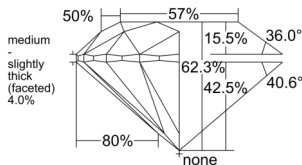

GIA®

FACSIMILE

GIA REPORT 2527833634

Verify this report at GIA.edu

GIA NATURAL DIAMOND DOSSIER®

July 18, 2025
GIA Report Number 2527833634
Shape and Cutting Style ..... Round Brilliant
Measurements ..... 6.01 - 6.05 x 3.76 mm

GRADING RESULTS

Carat Weight ..... 0.85 carat
Color Grade ..... F
Clarity Grade VVS1
Cut Grade ..... Excellent

ADDITIONAL GRADING INFORMATION

Polish ..... Excellent
Symmetry ..... Excellent
Fluorescence ..... Faint
Clarity Characteristics ..... Pinpoint, Feather
Inscription(s): GIA 2527833634

PROPORTIONS

GRADING SCALES

GIA COLOR SCALE

COLORED	D
	E
	F
	G
	H
	I
	J
NEAR COLORLESS	K
	L
	M
	N
	O
	P
	Q
	R
	S
	T
	U
	V
	W
	X
	Y
LIGHT	Z

GIA CLARITY SCALE

FLAWLESS	VERY VERY SLIGHTLY INCLUDED	VVS₁	VVS₂	VS₁	VS₂	SI₁	SI₂	I₁	I₂	I₃	
											VERY SLIGHTLY INCLUDED
INTERNALLY FLAWLESS											

GIA CUT SCALE

EXCELLENT
VERY GOOD
GOOD
FAIR
POOR