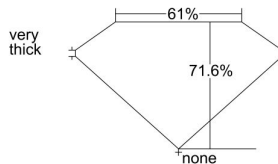

GIA®

FACSIMILE

GIA REPORT 1398044041

Verify this report at GIA.edu

GIA NATURAL DIAMOND DOSSIER®

June 14, 2021

GIA Report Number 1398044041

Shape and Cutting Style ..... **Cut-Cornered Rectangular Modified Brilliant**

Measurements ..... 5.71 x 4.28 x 3.06 mm

GRADING RESULTS

Carat Weight ..... 0.70 carat

Color Grade ..... G

Clarity Grade VS2

ADDITIONAL GRADING INFORMATION

Polish ..... Excellent

Symmetry ..... Excellent

Fluorescence ..... None

Clarity Characteristics ..... Cloud, Crystal

Inscription(s): GIA 1398044041

PROPORTIONS

Profile not to actual proportions

GRADING SCALES

GIA COLOR SCALE		GIA CLARITY SCALE		
COLORLESS	D	VERY VERY SLIGHTLY INCLUDED	FLAWLESS	
	E		INTERNALLY FLAWLESS	
	F		VVS₁	
	NEAR COLORLESS	G	VERY SLIGHTLY INCLUDED	VVS₂
		H		VS₁
	FANT	I	SLIGHTLY INCLUDED	VS₂
		J		SI₁
		K	INCLUDED	SI₂
		L		I₁
		M		I₂
VERT LIGHT	N	LIGHT	I₃	
	O			
	P			
	Q			
	R			
	S			
LIGHT	T			
	U			
	V			
	W			
	X			
Y				
Z