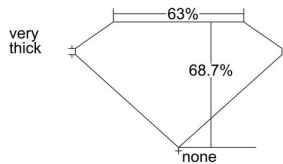

GIA®

FACSIMILE

GIA REPORT 2223034104

Verify this report at GIA.edu

GIA NATURAL DIAMOND DOSSIER®

September 17, 2021
GIA Report Number 2223034104
Shape and Cutting Style ..... Square Modified Brilliant
Measurements ..... 5.66 x 5.38 x 3.69 mm

GRADING RESULTS

Carat Weight ..... 1.02 carat
Color Grade ..... E
Clarity Grade VVS2

ADDITIONAL GRADING INFORMATION

Polish ..... Good
Symmetry ..... Good
Fluorescence ..... Faint
Clarity Characteristics ..... Pinpoint
Inscription(s): GIA 2223034104

PROPORTIONS

Profile not to actual proportions

GRADING SCALES

GIA COLOR SCALE		GIA CLARITY SCALE			
COLORLESS	D	VERY VERY SLIGHTLY INCLUDED	FLAWLESS		
	E		INTERNALLY FLAWLESS		
	F	VERY SLIGHTLY INCLUDED	VVS₁		
	G		VVS₂		
	H		VS₁		
	NEAR COLORLESS	I	SLIGHTLY INCLUDED	VS₂	
		J		SI₁	
		FAINT	K	INCLUDED	SI₂
			L		I₁
			M		I₂
VERT LIGHT	N	INCLUDED	I₃		
	O				
	P				
	Q				
	R				
LIGHT	S				
	T				
	U				
	V				
	W				
	X				
Y					
Z