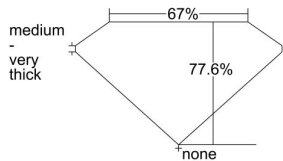

GIA®

FACSIMILE

GIA REPORT 7338906838

Verify this report at GIA.edu

GIA NATURAL DIAMOND DOSSIER®

October 16, 2019
GIA Report Number 7338906838
Shape and Cutting Style ..... Square Modified Brilliant
Measurements ..... 5.19 x 4.97 x 3.86 mm

GRADING RESULTS

Carat Weight ..... 0.90 carat
Color Grade ..... E
Clarity Grade SI1

ADDITIONAL GRADING INFORMATION

Polish ..... Excellent
Symmetry ..... Very Good
Fluorescence ..... Faint
Clarity Characteristics ..... Crystal, Feather, Cavity
Inspection(s): GIA 7338906838

PROPORTIONS

Profile not to actual proportions

GRADING SCALES

GIA COLOR SCALE		GIA CLARITY SCALE			
COLORLESS	D	VERY VERY SLIGHTLY INCLUDED	FLAWLESS		
	E		INTERNALLY FLAWLESS		
	F		VVS₁		
	G		VVS₂		
	NEAR COLORLESS	H	VERY SLIGHTLY INCLUDED	VS₁	
		I		VS₂	
		FAINT	J	SLIGHTLY INCLUDED	SI₁
			K		SI₂
	L		I₁		
	M		I₂		
VERT LIGHT	N	INCLUDED	I₃		
	O				
	P				
	LIGHT	Q			
		R			
		S