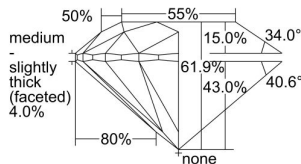

GIA®

FACSIMILE

GIA REPORT 6301699630

Verify this report at GIA.edu

GIA NATURAL DIAMOND DOSSIER®

September 28, 2018
GIA Report Number 6301699630
Shape and Cutting Style ..... Round Brilliant
Measurements ..... 5.82 - 5.86 x 3.62 mm

GRADING RESULTS

Carat Weight ..... 0.76 carat
Color Grade ..... G
Clarity Grade VS1
Cut Grade ..... Excellent

ADDITIONAL GRADING INFORMATION

Polish ..... Excellent
Symmetry ..... Excellent
Fluorescence ..... Faint
Clarity Characteristics ..... Crystal, Pinpoint, Needle
Inscription(s): GIA 6301699630

PROPORTIONS

Profile to actual proportions

GRADING SCALES

GIA COLOR SCALE	GIA CLARITY SCALE	GIA CUT SCALE	
D	FLAWLESS	EXCELLENT	
E	INTERNALLY FLAWLESS		
F		VVS₁	VERY GOOD
G	VVS₂		
H	VS₁	GOOD	
I	VS₂		
J	SI₁	FAIR	
K	SI₂		
L	I₁	POOR	
M			I₂
N	I₃		
O			
P			
Q			
R			
S			
T			
U			
V			
W			
X			
Y			
Z