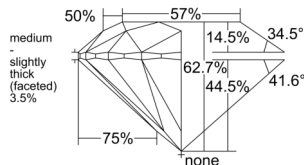

GIA®

FACSIMILE

GIA REPORT

7538221836

Verify this report at GIA.edu

GIA NATURAL DIAMOND DOSSIER®

August 29, 2025
GIA Report Number 7538221836
Shape and Cutting Style ..... Round Brilliant
Measurements ..... 5.96 - 5.99 x 3.74 mm

GRADING RESULTS

Carat Weight ..... 0.81 carat
Color Grade ..... D
Clarity Grade ..... Internally Flawless
Cut Grade ..... Excellent

ADDITIONAL GRADING INFORMATION

Polish ..... Excellent
Symmetry ..... Excellent
Fluorescence ..... Faint
Clarity Characteristics ..... Minor Details of Polish
Inscription(s): GIA 7538221836

PROPORTIONS

Profile to actual proportions

GRADING SCALES

GIA COLOR SCALE

COLOURESS	D
	E
	F
	G
	H
	I
	J
NEAR COLOURESS	K
	L
FAIN	M
	N
	O
	P
VERY LIGHT	Q
	R
	S
	T
	U
	V
	W
	X
	Y
LIGHT	Z

GIA CLARITY SCALE

VERY VERY SLIGHTLY INCLUDED	FLAWLESS
	INTERNALLY FLAWLESS
VERY SLIGHTLY INCLUDED	VVS₁
	VVS₂
SLIGHTLY INCLUDED	VS₁
	VS₂
INCLUDED	SI₁
	SI₂
	I₁
	I₂
	I₃

GIA CUT SCALE

EXCELLENT
VERY GOOD
GOOD
FAIR
POOR